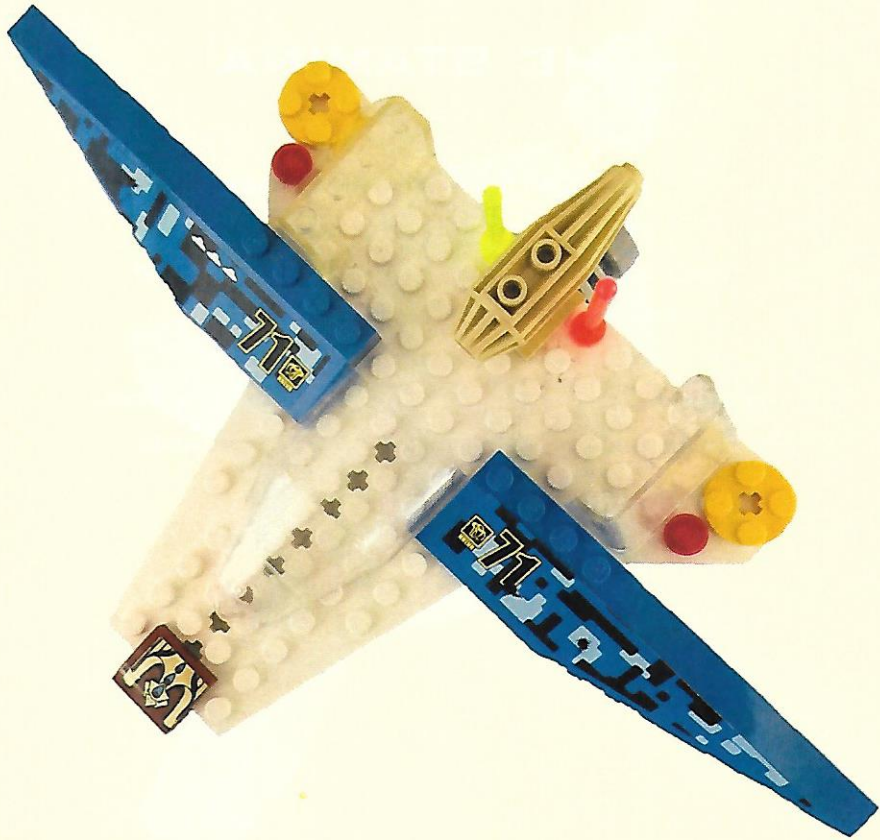


**SELECTED
LEGO MOBILES
MMXVII-MMXVIII**

EZRA THOMAS CROSS

**SELECTED
LEGO MOBILES
MMXVII-MMXVIII**

EZRA THOMAS CROSS

THE DARK BLUE

OKAY, SO,
IT FIGHTS STORM TROOPERS.
IT'S KIND OF LIKE A BOUNTY HUNTER.
WHAT IT IS ACTUALLY,
IT GOES AND CIRCLES AROUND
AND IT BLASTS A PLANE
AND IT GOES BACK TOGETHER
AND THEN WHAT HAPPENS
IS THE OTHER PLANES BLOW UP.

THE STAMINA

SO WHAT THE STAMINA DOES,
IT SHOOTS OUT THE SHIELDS
AND ACTUALLY BLOWS UP ITS OWN SHIP
AND THEN GETS BACK TOGETHER.
SEE THAT STAFF RIGHT THERE?
IT BLOWS UP ALL THE THINGS IT COMES FOR.
IT IS LIKE AN UPPER-CASE LOWER-CASE.

SEE THAT MIDDLE PART INSIDE THERE?

IT CAN DESTROY ANYTHING IN ITS WAY.

THE ICE SNOWER

WHAT THE ICE SNOWER DOES IS
IT DEFEATS EVERYTHING
IT WANTS TO DEFEAT.
IT GOES SO FAST,
NOTHING CAN GET THROUGH IT.
IT CAN DESTROY ANYTHING IN ITS PATH
AND NOTHING CAN DESTROY IT.
AND THAT'S THE END OF THE STORY.

THE LAST JEDI

WHAT THAT ONE DOES IS
IT CAN MOVE LIKE A REAL JEDI PLANE,
AND IT LIKES TO DESTROY STUFF
AND DEFEAT STUFF
AND THE VERY THING IT LIKES TO DO
IS DEFEAT BAD, BAD, BAD BOYS.
IT JUST DOES ITS THING ALL THE TIME.